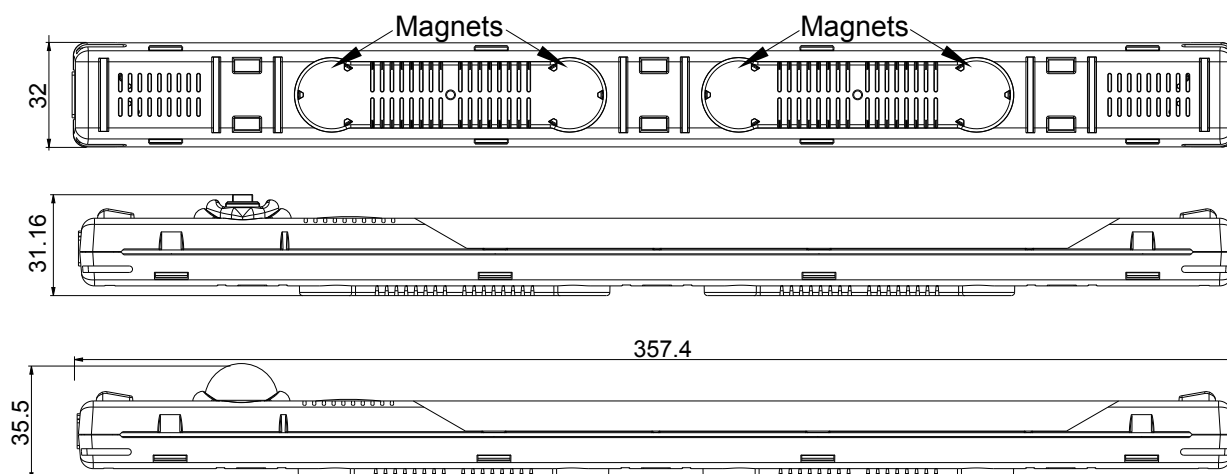

stripLite LED Control Cabinet Light

'Lights off, LED on'

stripLite SL-4000		
Type	24 - 265 V	12 V
Part no. (with motion sensor)	400000	400012
Part no. (with ON/OFF switch)	400100	400112
PERFORMANCE DATA		
Power Consumption	4 Watt	
Light output (Luminosity)	400 Lm	
Light color / temperature	Cool white / 6,500K	
Lamp type	LED, 120°angle	
Life time (@ 20°C)	40,000 hrs.	
Operating temp. range	-20°C - +60°C	
Switch off time (motion sensor)	5 min.	
DIMENSIONS		
Dimensions (L x W x H)	357.4 x 32 x 35.5 (31.16) mm	
Material housing	PC clear (Top), PC ABS blue (Base)	
Weight	140 gr.	
ELECTRICAL DATA		
Voltage / Frequency	24 - 265 V AC / DC 50/60 Hz	12 V DC
Protection class	II (double insulated)	
IP protection to IEC 60 529	IP 20	
Feed in / Feed out (Daisy Chain) connection	Wieland connector	
Mounting	Magnets, clips	
Certification	CE, cURus	

The new **stripLite** LED light fixture is the economical and space saving solution for cabinet and enclosure lighting. The state of the art LED technology ensures a long and maintenance free life cycle.

The main features are:

- Combined AC & DC voltage range allows the universal use with a single model
- Motion sensor or ON/OFF switch available
- Various fitting options for more flexibility
- Daisy chain cables allow to connect up to 16 lights with AC and up to 8 lights with DC voltage
- Wieland connector for fast and easy installation