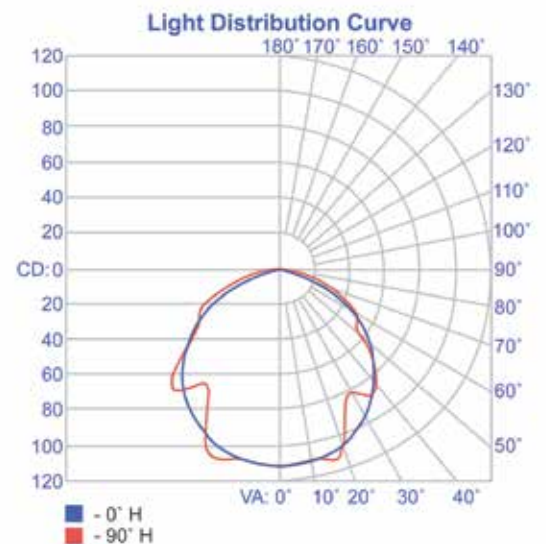

stripLite connectors & cables

Type	Description	Cable colour	Mounting	Approvals
WS 400702	Wieland female connector		Screw connection	CE, cURus
WS 400703	Wieland male connector		Screw connection	CE, cURus

WK 400711	Power cable with Wieland female connector, 3 m	white	Plug connection	CE, cURus
WK 400712	Power cable with Wieland female connector, 3 m	orange	Plug connection	CE, cURus
WK 400713	Power cable with Wieland female connector, 3 m	blue	Plug connection	CE, cURus

DC 400721	Daisy chain cable with Wieland male / female connector, 0.5 m	white	Plug connection	CE, cURus
DC 400722	Daisy chain cable with Wieland male / female connector, 0.5 m	orange	Plug connection	CE, cURus
DC 400723	Daisy chain cable with Wieland male / female connector, 0.5 m	blue	Plug connection	CE, cURus
DC 400731	Daisy chain cable with Wieland male / female connector, 1 m	white	Plug connection	CE, cURus
DC 400732	Daisy chain cable with Wieland male / female connector, 1 m	orange	Plug connection	CE, cURus
DC 400733	Daisy chain cable with Wieland male / female connector, 1 m	blue	Plug connection	CE, cURus

DC 400742	Connection cable with door switch and Wieland female connector, 3.5 m	orange	Plug connection	CE, cURus