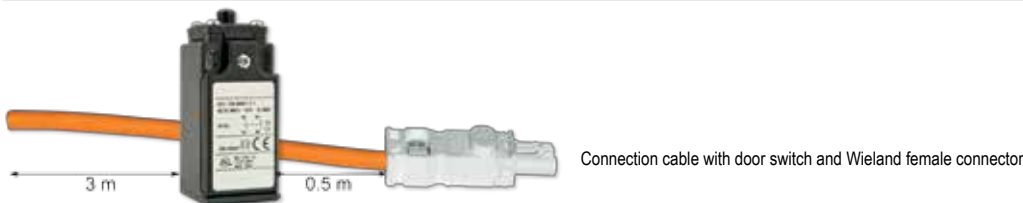

DC 400721	Daisy chain cable with Wieland male / female connector, 0.5 m	white	Plug connection	CE, cURus
DC 400722	Daisy chain cable with Wieland male / female connector, 0.5 m	orange	Plug connection	CE, cURus
DC 400723	Daisy chain cable with Wieland male / female connector, 0.5 m	blue	Plug connection	CE, cURus
DC 400731	Daisy chain cable with Wieland male / female connector, 1 m	white	Plug connection	CE, cURus
DC 400732	Daisy chain cable with Wieland male / female connector, 1 m	orange	Plug connection	CE, cURus
DC 400733	Daisy chain cable with Wieland male / female connector, 1 m	blue	Plug connection	CE, cURus

DC 400742	Connection cable with door switch and Wieland female connector, 3.5 m	orange	Plug connection	CE, cURus