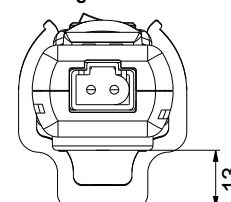

stripLite LED Control Cabinet Light

'Lights off, LED on'

stripLite SL-4000		
Type	24 - 265 V	12 V
Part no. (with motion sensor)	400000	400012
Part no. (with ON/OFF switch)	400100	400112
PERFORMANCE DATA		
Power Consumption	4 Watt	
Light output (Luminosity)	400 Lm	
Light color / temperature	Cool white / 6,500K	
Lamp type	LED, 120°angle	
Life time (@ 20°C)	40,000 hrs.	
Operating temp. range	-20°C - +60°C	
Switch off time (motion sensor)	5 min.	
DIMENSIONS		
Dimensions (L x W x H)	357.4 x 32 x 35.5 (31.16) mm	
Material housing	PC clear (Top), PC ABS blue (Base)	
Weight	140 gr.	
ELECTRICAL DATA		
Voltage / Frequency	24 - 265 V AC / DC 50/60 Hz	12 V DC
Protection class	II (double insulated)	
IP protection to IEC 60 529	IP 20	
Feed in / Feed out (Daisy Chain) connection	Wieland connector	
Mounting	Magnets, clips	
Certification	CE, cURus	

The new **stripLite** LED light fixture is the economical and space saving solution for cabinet and enclosure lighting. The state of the art LED technology ensures a long and maintenance free life cycle.

The main features are:

- Combined AC & DC voltage range allows the universal use with a single model
- Motion sensor or ON/OFF switch available
- Various fitting options for more flexibility
- Daisy chain cables allow to connect up to 16 lights with AC and up to 8 lights with DC voltage
- Wieland connector for fast and easy installation

Mounting Accessories

Screw mount clip